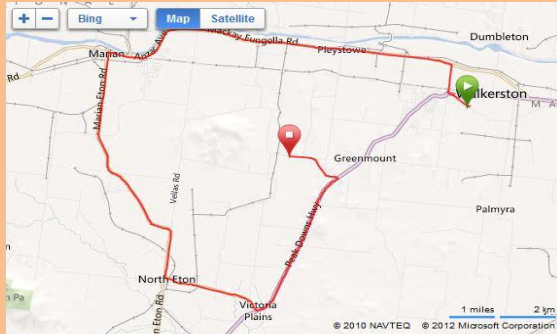

Race 24

Marian - Eton

Date: 30/09/2012
 Race Type: HCap
 Distance (km): 38.1
 Start Time: 8:30:00 AM

BRYAN SINGLE MEMORIAL

Position	Name	Handicap (min)	Finish Time (h:m:s)	Riding Time (h:m:s)	Av Speed (km/h)	Points Awarded	Comments
1	Marwood, Kyle	10	01:05:17	00:55:17	41.4	15	Fastest
2	Schoneveld, John	0	01:05:28	01:05:28	34.9	12	
3	Martin, Greg	0	01:05:33	01:05:33	34.9	10	
4	Hammer, Jade	10	01:05:37	00:55:37	41.1	8	
5	Jankowski, Peter	8	01:05:37	00:57:37	39.7	7	
6	Jameljanenko, Michael	6	01:05:37	00:59:37	38.3	6	
7	Ward, Jeff	8	01:05:37	00:57:37	39.7	5	
8	Jones, Royce	6	01:05:37	00:59:37	38.3	4	
9	Jurak, Matthew	8	01:05:37	00:57:37	39.7	3	
10	Joubert, Francois	8	01:05:37	00:57:37	39.7	2	
11	White, Terry	8	01:05:37	00:57:37	39.7	1	
12	Gaviglio, Mark	6	01:05:37	00:59:37	38.3	1	
13	Duncan, Corey	2	01:06:06	01:04:06	35.7	1	
14	Ryan, Gerry	0	01:06:06	01:06:06	34.6	1	
15	Bezzina, Louis	0	01:06:24	01:06:24	34.4	1	
16	Walters, Kevin	6	01:06:28	01:00:28	37.8	1	
17	Willey, Nick	2	01:06:28	01:04:28	35.5	1	
18	Steane, Andy	2	01:06:35	01:04:35	35.4	1	
19	Arlott, Rob	6	01:06:35	01:00:35	37.7	1	
20	Pappalardo, Joe	0	01:06:35	01:06:35	34.3	1	
21	Molineux, Ben	2	01:06:35	01:04:35	35.4	1	
22	Gaviglio, Sam	6	01:06:41	01:00:41	37.7	1	
23	O'Meara, John	2	01:08:53	01:06:53	34.2	1	
24	Mitchell, Wade	10	01:11:49	01:01:49	37.0	1	
25	Archer, Troy	10	01:18:18	01:08:18	33.5	1	
26	France, Callum	10	01:18:18	01:08:18	33.5	1	
27	Jewell, Michael	8	Did not finish			1	
28	Burston, Peter					1	Helper
29	Hammer, Lauren					1	Helper
30	Single, Alice					1	Helper
31	Marwood, Tracey					1	Helper