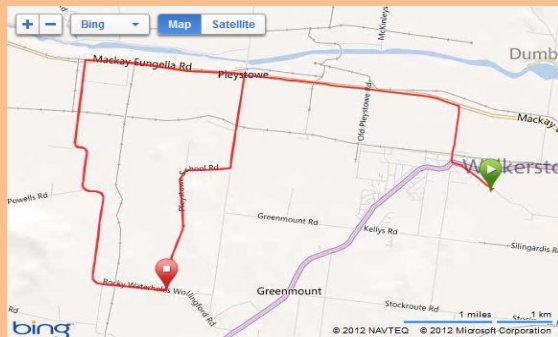

Race 22

Marian-Eton-Wellingford

Date: 16/09/2012
 Race Type: Scratch
 Distance (km): 60
 Start Time: 8:30:00 AM

CHAMPIONSHIPS

Position	Name	Handicap (min)	Finish Time (h:m:s)	Riding Time (h:m:s)	Av Speed (km/h)	Points Awarded	Comments
1	Ford, Thomas		01:44:09	01:44:09	34.6	5	U13
1	Jewell, Carter		01:44:09	01:44:09	34.6	5	U17
2	France, Callum		01:44:09	01:44:09	34.6	3	U17
1	Hammer, Luke		01:44:48	01:44:48	34.4	5	Elite
2	Jurak, Matthew		01:45:11	01:45:11	34.2	3	Elite
1	Hammer, Jade		01:44:36	01:44:36	34.4	5	M1 & M2
2	Mitchell, Wade		01:44:43	01:44:43	34.4	3	M1 & M2
3	Gaviglio, Mark		Did not finish				M1 & M2
4	Zahra, Wayne		Did not finish				M1 & M2
1	Archer, Troy		01:44:36	01:44:36	34.4	5	M3 & M4
2	Joubert, Francois		01:44:36	01:44:36	34.4	3	M3 & M4
3	White, Terry		01:45:11	01:45:11	34.2	2	M3 & M4
4	Schoneveld, John		01:47:50	01:47:50	33.4	1	M3 & M4
5	France, Garry		Did not finish				M3 & M4
6	Gaviglio, Jamie		Did not finish				M3 & M4
1	Ward, Jeff		01:44:07	01:44:07	34.6	5	M5 & M6
2	Jones, Royce		01:44:11	01:44:11	34.6	3	M5 & M6
3	Jewell, Michael		01:44:15	01:44:15	34.5	2	M5 & M6
4	Walters, Kevin		01:44:27	01:44:27	34.5	1	M5 & M6
5	Steane, Andy		01:45:26	01:45:26	34.1	0	M5 & M6
6	Hammer, Brian		Did not finish				M5 & M6
7	Andres, Franz		Did not finish				M5 & M6
1	O'Meara, John		01:45:35	01:45:35	34.1	5	M7 & M8
2	Willey, Nick		Did not finish				M7 & M8
3	Bezzina, Louis		Did not finish				M7 & M8
26	Burston, Peter						Helper
27	Hammer, Lauren						Helper